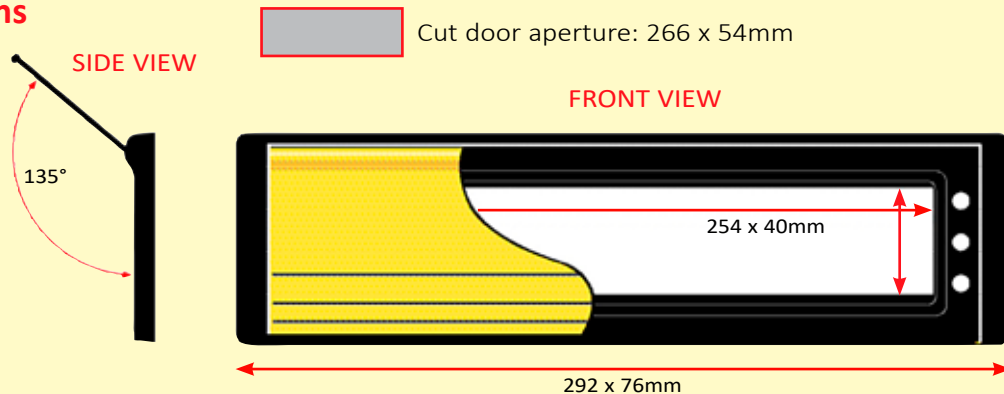

Specifications

12" Flushback Letterplates - Bulk Pack

Code	Description	Frame Colour	Flap Colour	Packaging Type	Packs Per Outer
B44412-03	Flushback 12" Black Frame & Flap	White	White	Bulk	20
B46412-31	Flushback 12" Silver Frame / SAA Flap	Silver	SAA	Bulk	20
B47412-33	Flushback 12" Gold Frame & Flap	Gold	Gold	Bulk	20
B48412-37BAF	Flushback 12" Chrome Frame & Flap	Chrome	Chrome	Bulk	20

12" Flushback Letterplates - Retail Pack

Code	Description	Frame Colour	Flap Colour	Packaging Type	Packs Per Outer
854-02	Flushback 12" White Frame & Flap Retail Pack	White	White	Clam	6
864-31	Flushback 12" Silver Frame / SAA Flap Retail Pack	Silver	SAA	Clam	6
874-33	Flushback 12" Gold Frame & Flap Retail Pack	Gold	Gold	Clam	6
884-37	Flushback 12" Chrome Frame & Flap Retail Pack	Chrome	Chrome	Clam	6

SAA = Satin Anodised Aluminium