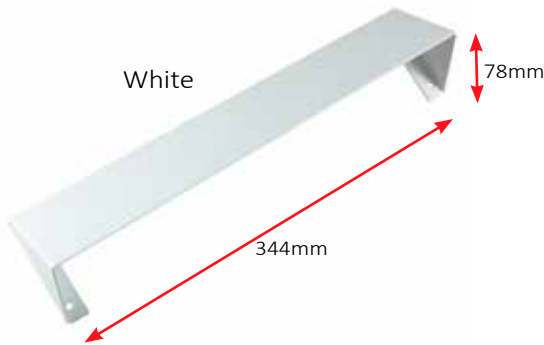

LETTERPLATE SECURITY COWL

Security Cowl

- Can be fitted over any letterplate for extra security protection
- Easy to fit- its directly over the internal letterplate
- Helps prevent 'fishing' for keys and keeps out prying hands