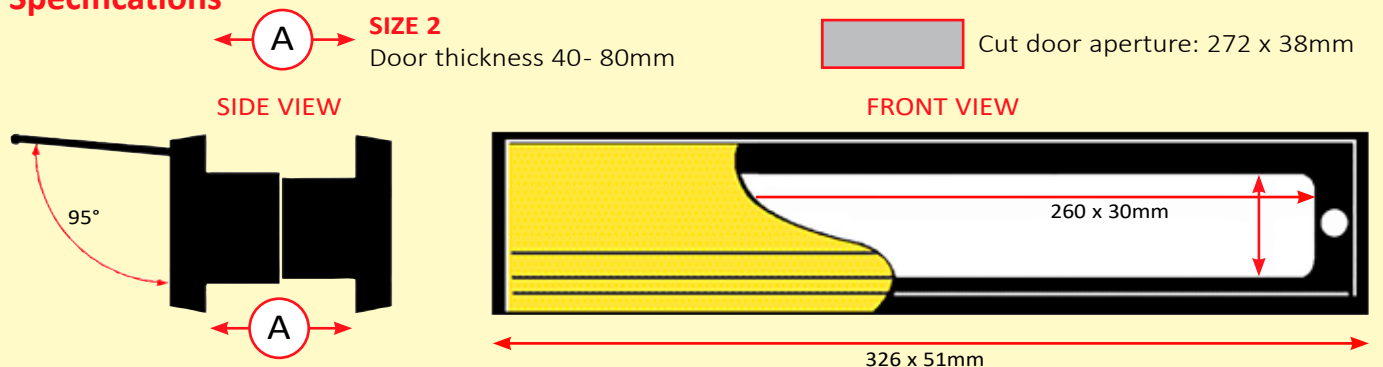

SLIMLINE LETTERPLATES

12" Slimline Telescopic Letterplates

- Ergonomic ultra slim design
- Adjustable telescopic sleeve for a perfect fit
- Letterplate flap opens to 95°
- Fully sealed letterplate flap reduces heat loss
- Integral draught excluding flap seal
- Fitted with spring mechanism

Finishes Available

White Frame / White Flap

Silver Frame / SAA Flap

Gold Frame / Gold Flap

Specifications

Size 2 (40 - 80mm Door Thickness)

12" Slimline Letterplates - Bulk Pack

Code	Description	Frame Colour	Flap Colour	Packaging Type	Packs Per Outer
B35212-02E	Slimline 40-80mm 12" White Frame & Flap	White	White	Bulk	40
B36212-31E	Slimline 40-80mm 12" Silver Frame/SAA Flap	Silver	SAA	Bulk	40
B37212-33E	Slimline 40-80mm 12" Gold Frame & Flap	Gold	Gold	Bulk	40