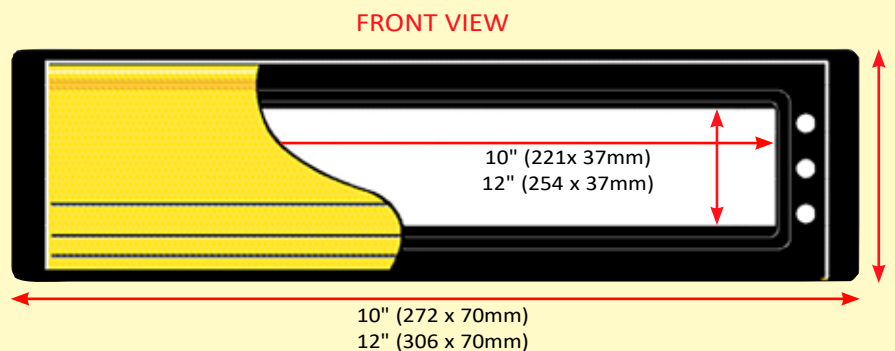

Silver Frame / SAA Flap

White Frame / White Flap

Gold Frame / Polished Gold Flap

Specifications

SAA = Satin Anodised Aluminium

POST PORT LETTERPLATES

Size 1 (20 - 40mm Door Thickness)

10" Post Port Letterplates - Bulk Pack