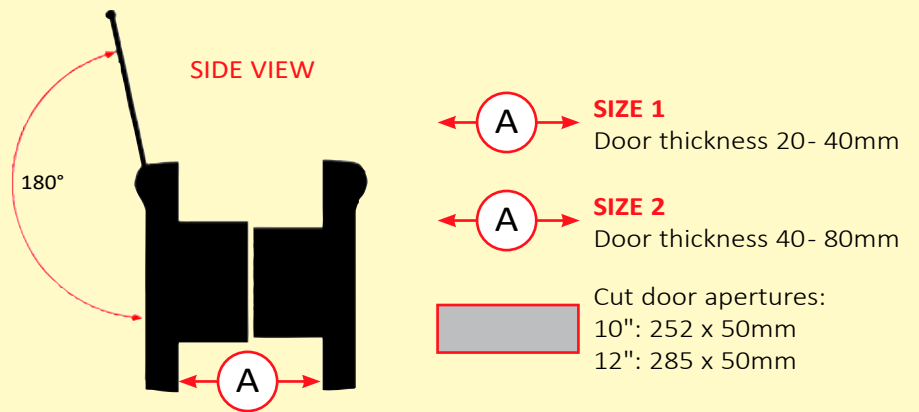

Silver Frame / SAA Flap

White Frame / White Flap

Gold Frame / Polished Gold Flap

Specifications

SAA = Satin Anodised Aluminium

POST PORT LETTERPLATES

Size 1 (20 - 40mm Door Thickness)

10" Post Port Letterplates - Bulk Pack